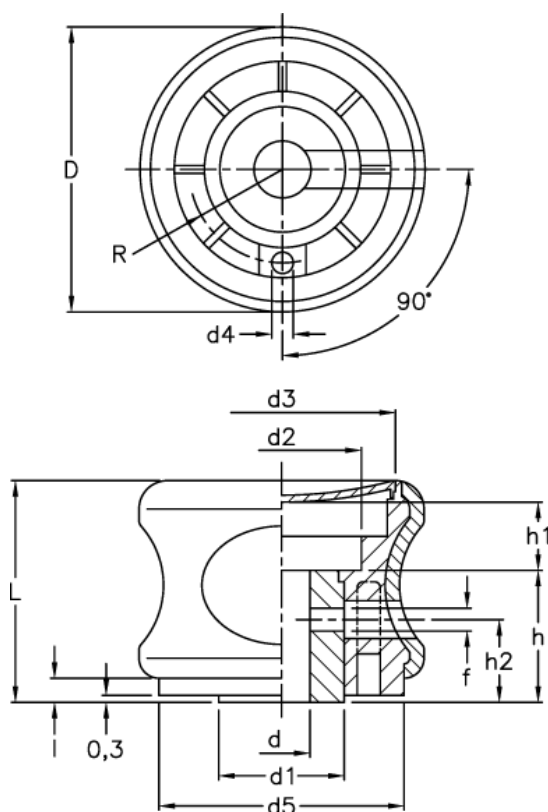

# Data Sheet

Article number: 23052151611

Description: E+G Grip knob  
EGK.50-A10-C1-SOFT, black cap

## Measures

D	= 50	h	= 22
d1	= 22	h1	= 12
d2	= 28	h2	= 14
d3	= 40.0	l	= 3.5
d4	= 4.2	L	= 38
d5	= 43	R	= 15
d H7	= 10		
f	= 4		